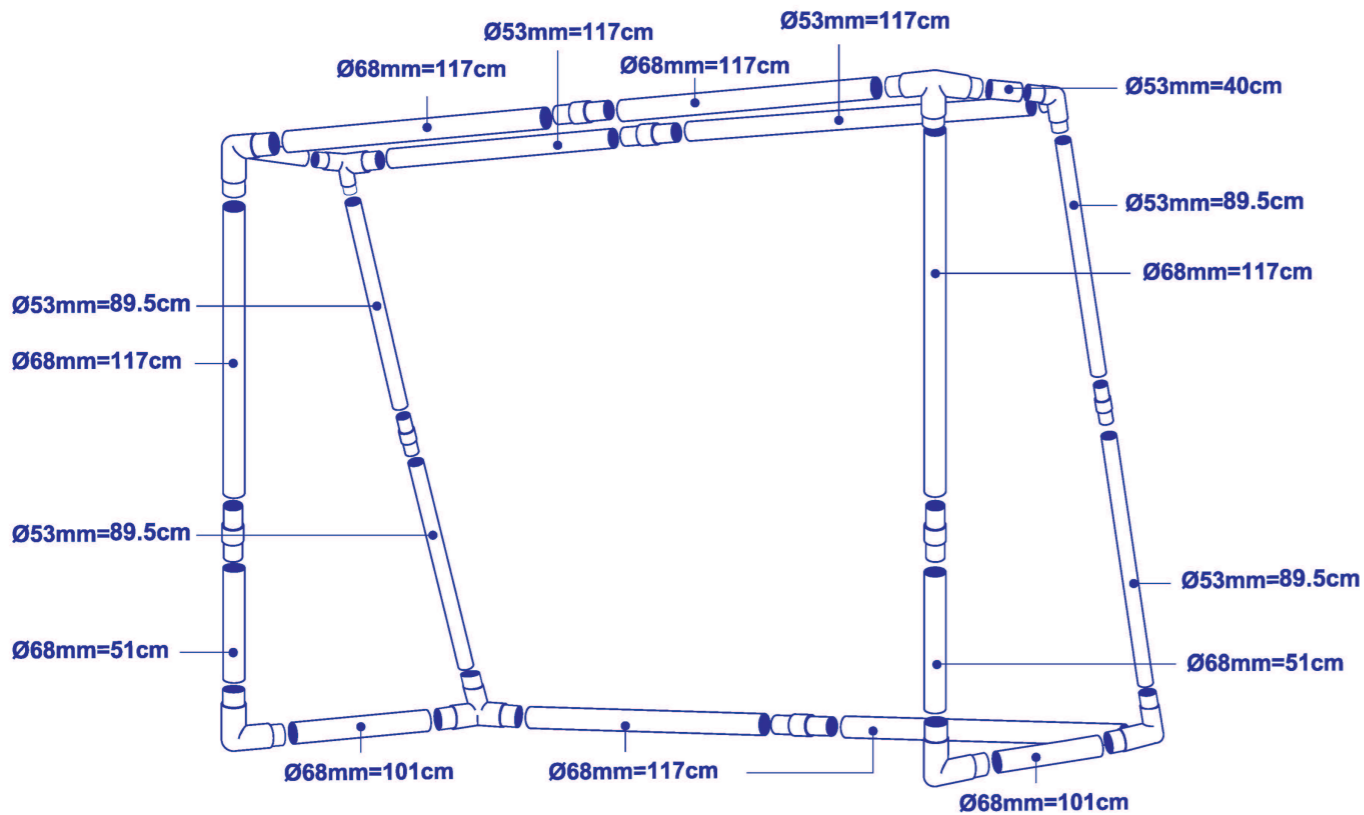

JC-244B 8ft Soccer Goal

OUTDOOR-PLAY® PRO SPORTS GOAL

COMPONENT CHECKLIST AND ASSEMBLY INSTRUCTIONS

JC-366B 8ft / 12ft Soccer Goal

COMP No.	Q'TY
	6 (Ø68mm)
	4 (Ø53mm)
	2
	6
NET	1+1
	6
	25
Ø68mm= 117cm	8
Ø68mm= 101cm	2
Ø68mm= 51cm	2
Ø53mm= 117cm	3
Ø53mm= 89.5cm	4
Ø53mm= 40cm	2

JC-244B 8ft Soccer Goal

COMP No.	Q'TY
	4 (Ø68mm)
	3 (Ø53mm)
	2
	6
NET	1
	6
	25
Ø68mm= 117cm	6
Ø68mm= 101cm	2
Ø68mm= 51cm	2
Ø53mm= 117cm	2
Ø53mm= 89.5cm	4
Ø53mm= 40cm	2

* Please Hang Net With

- (A) 2 pcs
- (B) 2 pcs
- (C) 1 pcs
- (D) 1 pcs
- (F) 4 pcs
- (F) 3 pcs
- (G) 2 pcs

PLEASE NOTE THAT EACH JOINT HAS A SPECIFIC CODE.

WARNING:

1. The goal is intended to be used primarily for football.
2. Before using this product, check all fastenings are secured and fully tightened.
3. Ensure the goal is secured at all times during use by means of the anchoring system supplied for the surface on which it is placed.
4. Don't climb on the net or goal framework.
5. Not suitable for children under 3 years old, due to small parts. (i.e. fast clips)