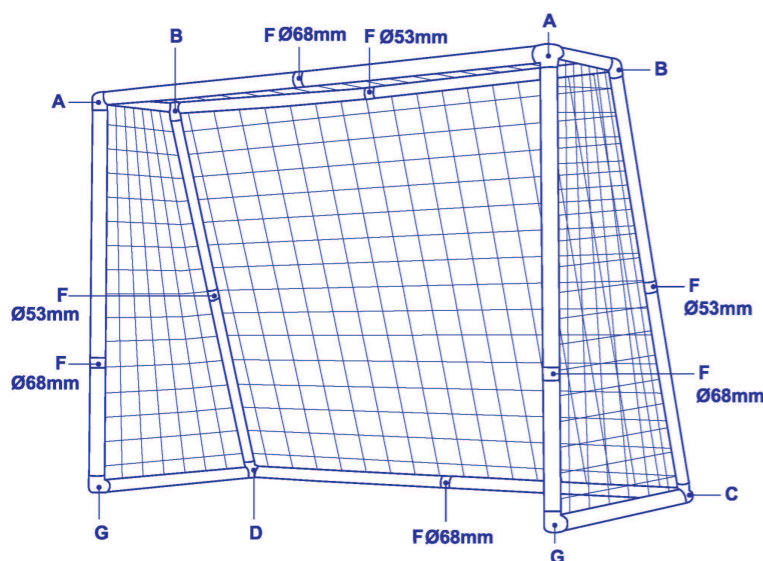

JC-244B 8ft Soccer Goal

OUTDOOR-PLAY® PRO SPORTS GOAL

COMPONENT CHECKLIST AND ASSEMBLY INSTRUCTIONS

JC-366B 8ft / 12ft Soccer Goal

COMP No.	Q'TY
	6 (Ø68mm)
	4 (Ø53mm)
	2
	6
NET	1+1
	6
	25
Ø68mm= 117cm	8
Ø68mm= 101cm	2
Ø68mm= 51cm	2
Ø53mm= 117cm	3
Ø53mm= 89.5cm	4
Ø53mm= 40cm	2

JC-244B 8ft Soccer Goal

COMP No.	Q'TY
	4 (Ø68mm)
	3 (Ø53mm)
	2
	6
NET	1
	6
	25
Ø68mm= 117cm	6
Ø68mm= 101cm	2
Ø68mm= 51cm	2
Ø53mm= 117cm	2
Ø53mm= 89.5cm	4
Ø53mm= 40cm	2

* Please Hang Net With

- (A) 2 pcs
- (B) 2 pcs
- (C) 1 pcs
- (D) 1 pcs
- (F) 4 pcs
- (F) 3 pcs
- (G) 2 pcs